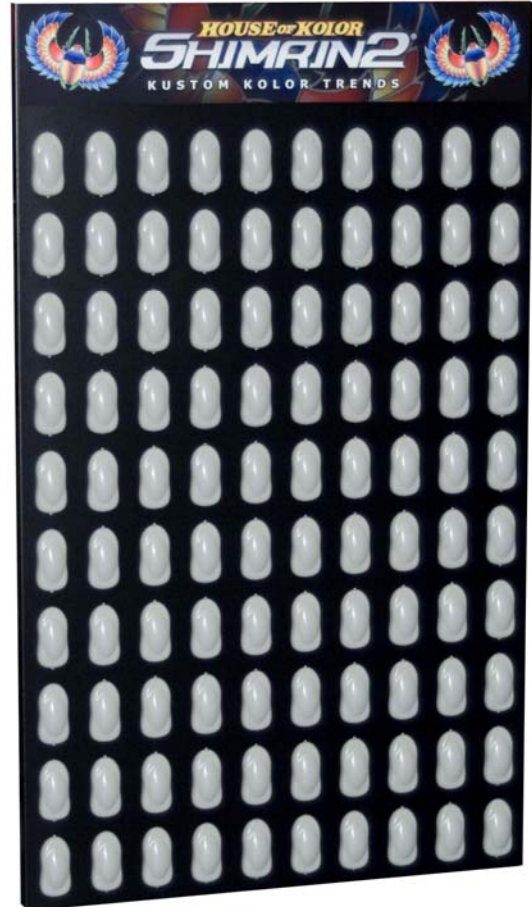

Valspar Automotive Group
 210 Crosby Street
 Picayune, MS 39466 USA
 Telephone: (601) 798-4731

Oct 19, 2011

To all House Of Kolor® Customers,

RE: NEW RELEASE – KKTUF – Kustom Kolor Trend Wall / unfinished

House of Kolor is pleased to announce the release of the perfect display piece for your Kustom Kreator Kolors. Introducing the KKTUF Kustom Kolor Trend Wall, an unfinished version of our wildly popular KKT01 Kustom Kolor Trend display wall. This new KKTUF wall contains 100 high quality ABS plastic speed shapes, allowing you to spray and display your favorite Shimrin2® Kustom Kreations. These ABS plastic shapes minimize surface prep time, provide excellent adhesion, and easily snap on to the display wall. Each kit contains 106 unfinished color shapes and metal display board. Create your own eye-popping Kustom Kolor display and customers will beat a path to your door.

| Item # | Description | Case | WD | Jobber | User |
|--------|--|------|----------|----------|----------|
| KKTUF | Kustom Kolor Trend Display Wall (unfinished) | 1 | \$175.00 | \$175.00 | \$175.00 |